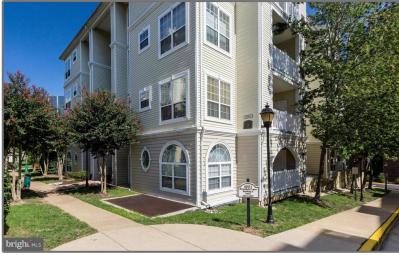

# Residential Lease

726 Sqft - 4551 STRUTFIELD LANE 4225,  
ALEXANDRIA, VA 22311

## Basic [Details](#)

Property Type:	<b>Residential Lease</b>
Listing Type:	<b>For Rent</b>
Price:	<b>\$1,975</b>
Bedrooms:	<b>1</b>
Bathrooms:	<b>1</b>
Sqft:	<b>726 Sqft</b>
Year Built:	<b>2000</b>
Price Per SQFT:	<b>\$3</b>
Status:	<b>Active</b>