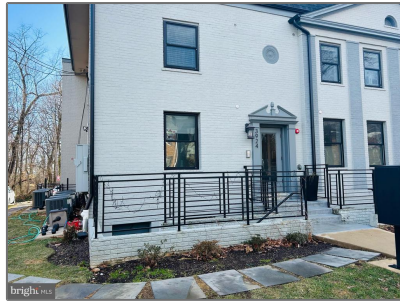

Residential Lease

514 Sqft - 3924 W STREET NW 3, WASHINGTON, DC 20007

Basic [Details](#)

Property Type: **Residential Lease**

Listing Type: **For Rent**

Price: **\$2,800**

Bedrooms: **1**

Bathrooms: **1**

Sqft: **514 Sqft**

Year Built: **1938**

Price Per SQFT: **\$5**

Status: **Active**

Agent [Info](#)

Amber Williams

☎ (703) 944-3884

✉ amber@sweethomesamerica.com
