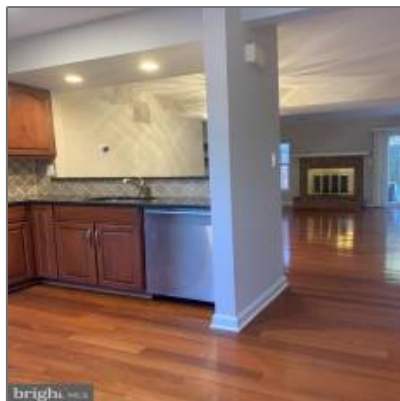

## Basic Details

Property Type: **Residential Lease**

Listing Type: **For Rent**

Price: **\$3,600**

Bedrooms: **3**

Bathrooms: **2**

Sqft: **1,680 Sqft**

Year Built: **1985**