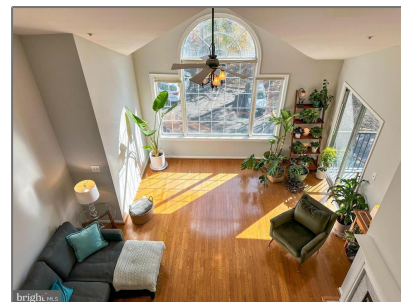

Residential Lease

1,780 Sqft - 20404 SHORE HARBOUR DRIVE,
GERMANTOWN, MD 20874

Basic Details

Property Type: **Residential Lease**

Listing Type: **For Rent**

Price: **\$2,600**

Bedrooms: **3**

Bathrooms: **3**