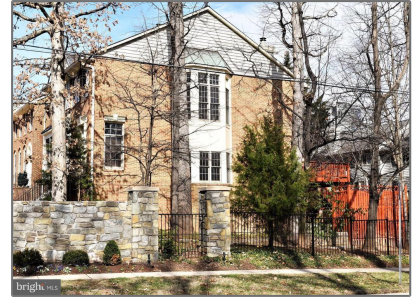

Residential Lease

2,472 Sqft - 11301 HOLLOWSTONE DRIVE,
ROCKVILLE, MD 20852

Basic Details

Property Type: **Residential Lease**

Listing Type: **For Rent**

Price: **\$5,300**

Bedrooms: **3**

Bathrooms: **3**

Sqft: **2,472 Sqft**

Year Built: **1994**

Price Per SQFT: **\$3**

Status: **Active**

Agent Info

Amber Williams

 (703) 944-3884

 amber@sweethomesamerica.com
