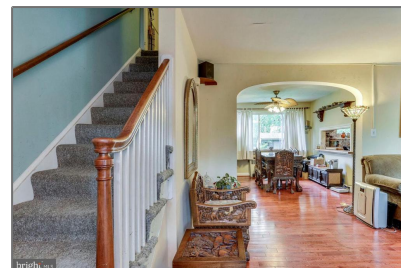

Residential Lease

1,890 Sqft - 900 MALCOLM DRIVE, SILVER SPRING, MD 20901

Basic Details

Property Type: **Residential Lease**

Listing Type: **For Rent**

Price: **\$3,200**

Bedrooms: **6**

Bathrooms: **3**