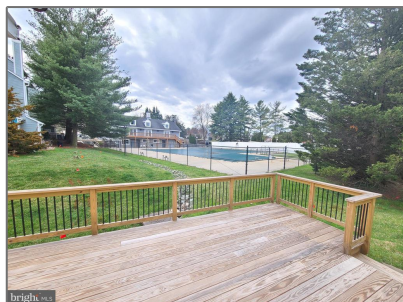

Residential Lease

1,397 Sqft - 18042 OHARA CIRCLE, OLNEY, MD
20832

Basic Details

Property Type: **Residential Lease**

Listing Type: **For Rent**

Price: **\$2,600**

Bedrooms: **3**

Bathrooms: **2**