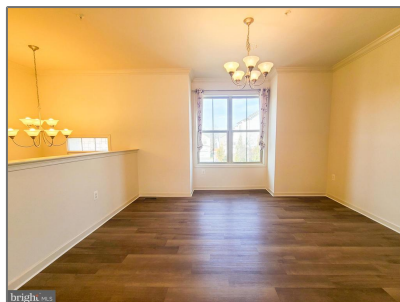

## Basic Details

Property Type: **Residential**

Listing Type: **For Sale**

Price: **\$689,000**

Bedrooms: **4**

Bathrooms: **3**

Sqft: **2,398 Sqft**

Year Built: **2014**