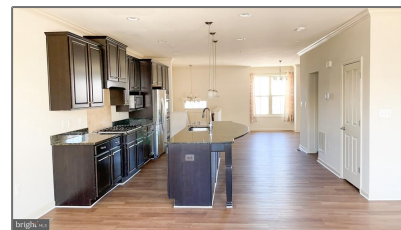

## Basic Details

Property Type: **Residential**

Listing Type: **For Sale**

Price: **\$689,000**

Bedrooms: **4**

Bathrooms: **3**

Sqft: **2,398 Sqft**

Year Built: **2014**