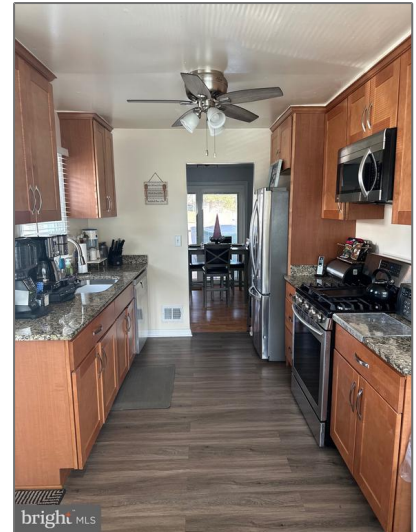

# Residential

1,286 Sqft - 11716 BUTLERS BRANCH ROAD,  
CLINTON, MD 20735