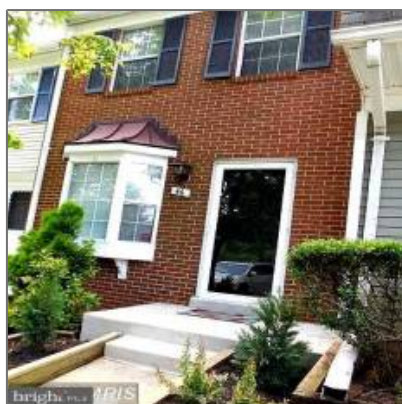

Residential

1,278 Sqft - 46 DORRELL COURT, STERLING, VA
20165

Basic Details

Property Type:	Residential
Listing Type:	For Sale
Price:	\$399,000
Bedrooms:	2
Bathrooms:	1
Sqft:	1,278 Sqft
Year Built:	1983
Price Per SQFT:	\$454
Status:	Active