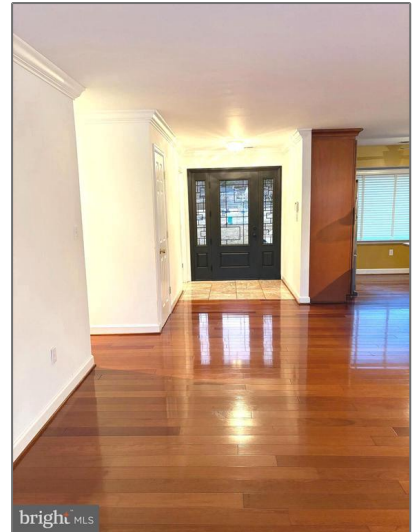

# Residential

1,276 Sqft - 2505 LAZY ACRES ROAD, CLINTON,  
MD 20735