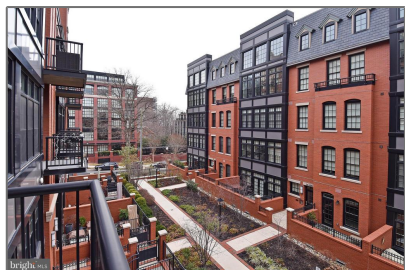

# Residential Lease

1,337 Sqft - 1700 CLARENDON BOULEVARD 133,  
ARLINGTON, VA 22209