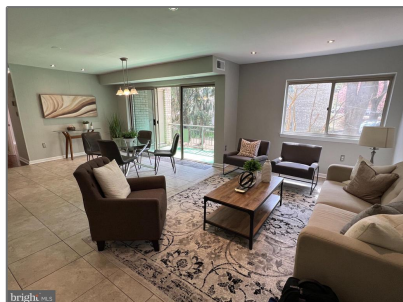

Residential Lease

1,227 Sqft - 12403 BRAXFIELD COURT 10,
ROCKVILLE, MD 20852

Basic Details

Property Type: **Residential Lease**

Listing Type: **For Rent**

Price: **\$2,800**

Bedrooms: **3**

Bathrooms: **2**