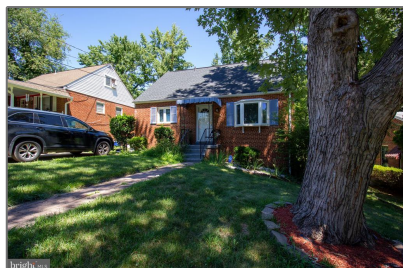

# Residential

2,240 Sqft - 3904 HEMLOCK PLACE, TEMPLE HILLS, MD 20748

## Basic [Details](#)

---

Property Type: **Residential**

Listing Type: **For Sale**

Price: **\$369,900**

Bedrooms: **4**

Bathrooms: **2**

Sqft: **2,240 Sqft**

Year Built: **1956**

Price Per SQFT: **\$294**

Status: **Active**