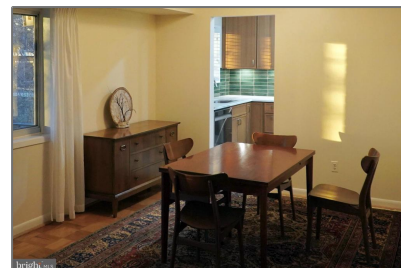

Residential Lease

1,162 Sqft - 10607 MONTROSE AVENUE 102,
BETHESDA, MD 20814

Basic Details

Property Type: **Residential Lease**

Listing Type: **For Rent**

Price: **\$2,500**

Bedrooms: **2**

Bathrooms: **2**

Sqft: **1,162 Sqft**

Year Built: **1966**

Price Per SQFT: **\$2**

Status: **Active**

Agent Info

Amber Williams

📞 (703) 944-3884

✉️ amber@sweethomesamerica.com
