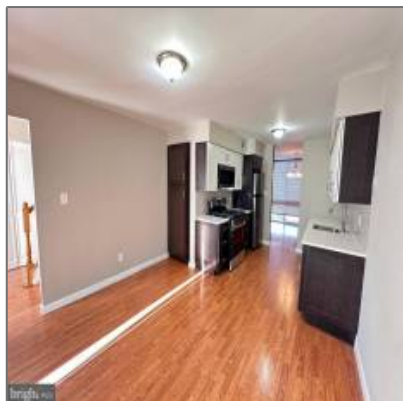

# Residential

1,485 Sqft - 10472 FAULKNER RIDGE CIRCLE 8,  
COLUMBIA, MD 21044