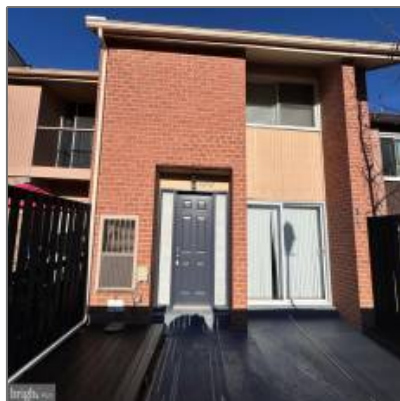

# Residential

1,485 Sqft - 10472 FAULKNER RIDGE CIRCLE 8,  
COLUMBIA, MD 21044

## Basic Details

Property Type: **Residential**

Listing Type: **For Sale**

Price: **\$345,000**

Bedrooms: **3**

Bathrooms: **2**

Sqft: **1,485 Sqft**

Year Built: **1983**