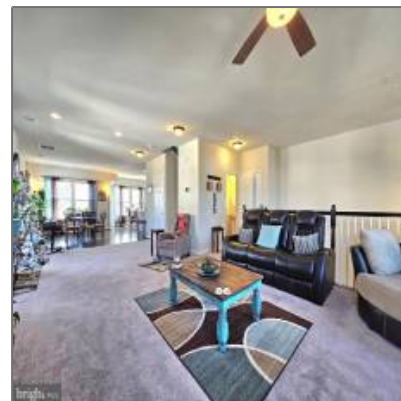

## Basic Details

Property Type: **Residential Lease**

Listing Type: **For Rent**

Price: **\$2,850**

Bedrooms: **3**

Bathrooms: **2**

Sqft: **2,459 Sqft**

Year Built: **2015**