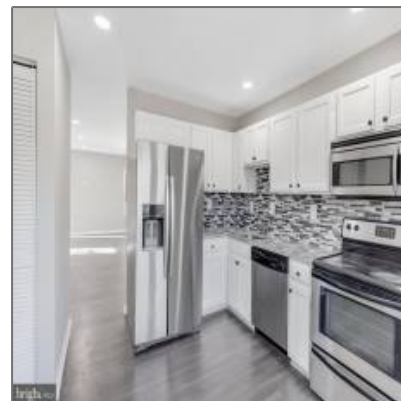

Residential Lease

1,407 Sqft - 16282 TACONIC CIRCLE,
DUMFRIES, VA 22025

Basic [Details](#)

Property Type: **Residential Lease**

Listing Type: **For Rent**

Price: **\$2,700**

Bedrooms: **3**

Bathrooms: **2**