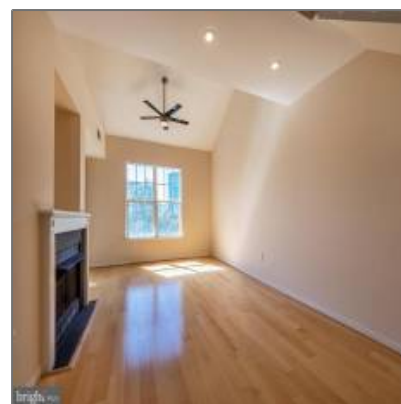

Residential Lease

992 Sqft - 1645 INTERNATIONAL DRIVE 408,
MCLEAN, VA 22102

Basic [Details](#)

Property Type: **Residential Lease**

Listing Type: **For Rent**

Price: **$2,700**

Bedrooms: **2**

Bathrooms: **2**

Sqft: **992 Sqft**

Year Built: **1997**

Price Per SQFT: **$3**

Status: **Active**