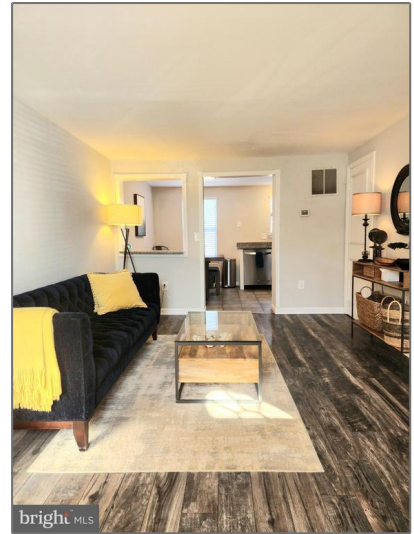

Residential Lease

1,255 Sqft - 7 MERCER COURT, STERLING, VA
20165

Basic Details

Property Type: **Residential Lease**

Listing Type: **For Rent**

Price: **\$2,400**

Bedrooms: **2**

Bathrooms: **2**