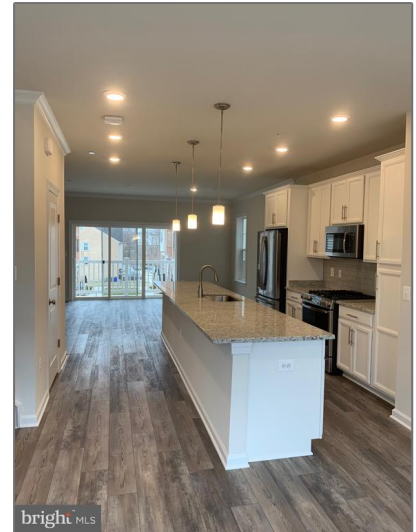

Residential Lease

1,680 Sqft - 4711 CHEROKEE STREET, COLLEGE PARK, MD 20740

Basic [Details](#)

Property Type: **Residential Lease**

Listing Type: **For Rent**

Price: **\$3,600**

Bedrooms: **3**

Bathrooms: **3**