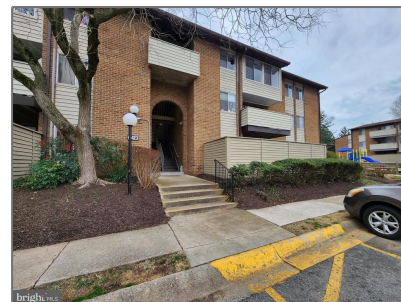

# Residential Lease

1,100 Sqft - 19423 BRASSIE PLACE 103,  
MONTGOMERY VILLAGE, MD 20886

## Basic [Details](#)

Property Type: **Residential Lease**

Listing Type: **For Rent**

Price: **\$2,250**

Bedrooms: **2**

Bathrooms: **2**

Sqft: **1,100 Sqft**

Year Built: **1972**