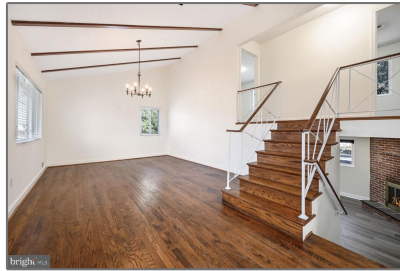

Residential Lease

1,540 Sqft - 10117 RENFREW ROAD, SILVER SPRING, MD 20901

Basic Details

Property Type: **Residential Lease**

Listing Type: **For Rent**

Price: **\$3,300**

Bedrooms: **4**

Bathrooms: **2**