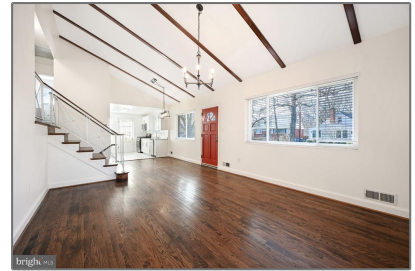

Residential Lease

1,540 Sqft - 10117 RENFREW ROAD, SILVER SPRING, MD 20901

Basic Details

Property Type: **Residential Lease**

Listing Type: **For Rent**

Price: **\$3,300**

Bedrooms: **4**

Bathrooms: **2**