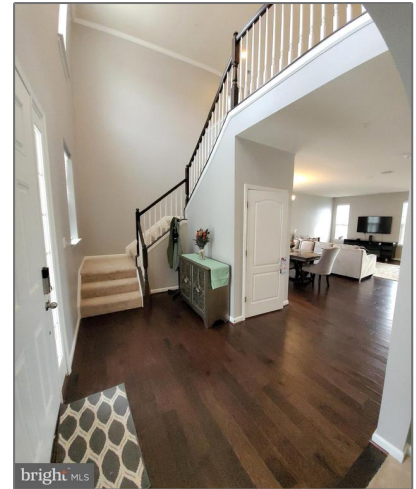

Residential

4,625 Sqft - 4484 IRISH PEACH COURT,
WALDORF, MD 20602

Basic Details

Property Type:	Residential
Listing Type:	For Sale
Price:	\$635,000
Bedrooms:	5
Bathrooms:	4
Sqft:	4,625 Sqft
Year Built:	2017
Price Per SQFT:	\$192
Status:	Active