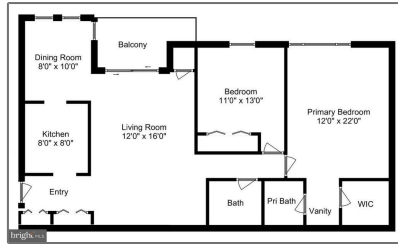

Residential Lease

944 Sqft - 8393 MONTGOMERY RUN ROAD,
ELLICOTT CITY, MD 21043

Basic Details

Property Type: **Residential Lease**

Listing Type: **For Rent**

Price: **$2,200**

Bedrooms: **2**

Bathrooms: **2**

Sqft: **944 Sqft**

Year Built: **1988**

Price Per SQFT: **$2**

Status: **Active**