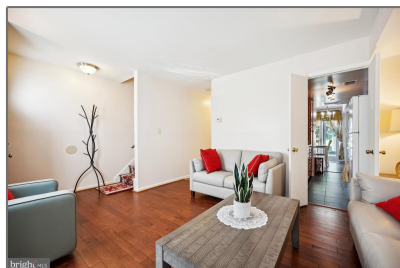

# Residential

1,224 Sqft - 17666 SHADY SPRING TERRACE,  
GAITHERSBURG, MD 20877