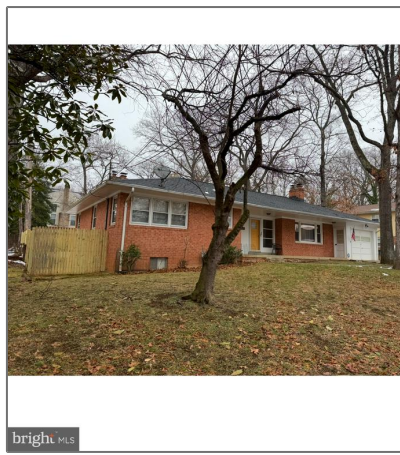

Residential

1,488 Sqft - 13218 LENFANT DRIVE, FORT WASHINGTON, MD 20744

Basic Details

Property Type: **Residential**

Listing Type: **For Sale**

Price: **\$564,900**

Bedrooms: **5**

Bathrooms: **3**

Sqft: **1,488 Sqft**

Year Built: **1964**

Price Per SQFT: **\$380**

Status: **Active**

Agent Info

Amber Williams

 (703) 944-3884

 amber@sweethomesamerica.com