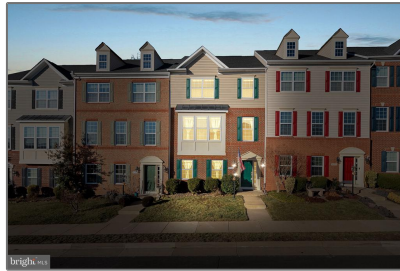

Residential

2,564 Sqft - 40418 TOUCAN WAY, LEESBURG, VA
20175

Basic Details

Property Type:	Residential
Listing Type:	For Sale
Price:	\$725,000
Bedrooms:	3
Bathrooms:	3
Sqft:	2,564 Sqft
Year Built:	2013
Price Per SQFT:	\$283
Status:	Active