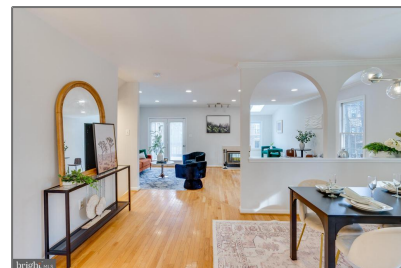

Residential

1,608 Sqft - 6390 ENGLISH IVY WAY,
SPRINGFIELD, VA 22152

Basic [Details](#)

Property Type: **Residential**

Listing Type: **For Sale**

Price: **\$715,000**

Bedrooms: **3**

Bathrooms: **2**

Sqft: **1,608 Sqft**

Year Built: **1990**

Price Per SQFT: **\$445**

Status: **Active**

Agent [Info](#)

Amber Williams

 (703) 944-3884

 amber@sweethomesamerica.com