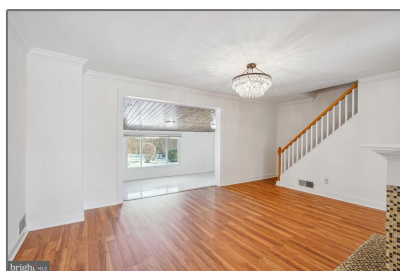

Residential Lease

1,539 Sqft - 8 CEDAR COURT, ROCKVILLE, MD
20851

Basic Details

Property Type: **Residential Lease**

Listing Type: **For Rent**

Price: **\$3,000**

Bedrooms: **4**

Bathrooms: **2**