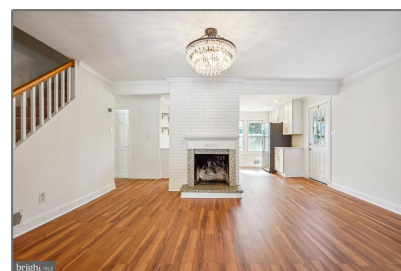

Residential Lease

1,539 Sqft - 8 CEDAR COURT, ROCKVILLE, MD
20851

Basic Details

Property Type: **Residential Lease**

Listing Type: **For Rent**

Price: **\$3,000**

Bedrooms: **4**

Bathrooms: **2**