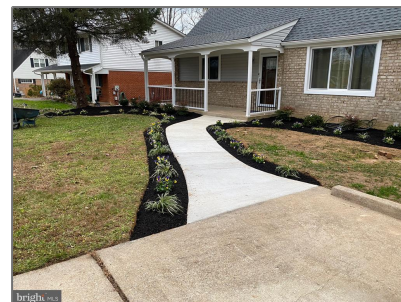

Residential

1,540 Sqft - 10181 WAVELL ROAD, FAIRFAX, VA
22032

Basic Details

Property Type: **Residential**

Listing Type: **For Sale**

Price: **\$830,000**

Bedrooms: **4**

Bathrooms: **3**