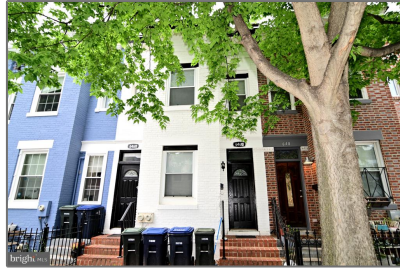

Residential Lease

1,071 Sqft - 646 ORLEANS PLACE NE,
WASHINGTON, DC 20002

Basic [Details](#)

Property Type: **Residential Lease**

Listing Type: **For Rent**

Price: **\$2,500**

Bedrooms: **2**

Bathrooms: **1**

Sqft: **1,071 Sqft**

Year Built: **1910**

Price Per SQFT: **\$2**

Status: **Active**

Agent [Info](#)

Amber Williams

☎ (703) 944-3884

✉ amber@sweethomesamerica.com
