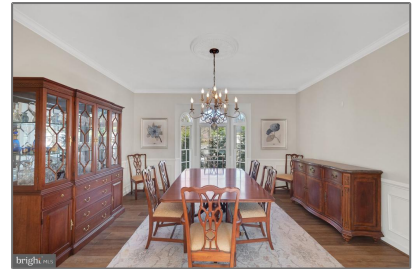

Residential

3,326 Sqft - 5439 ASHLEIGH ROAD, FAIRFAX, VA
22030

Basic Details

Property Type: **Residential**

Listing Type: **For Sale**

Price: **\$1,300,000**

Bedrooms: **4**

Bathrooms: **3**