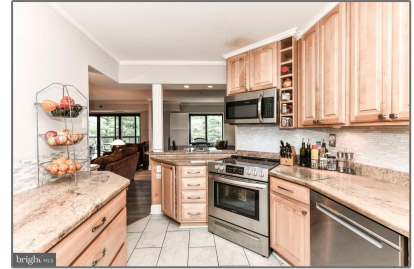

Residential Lease

1,621 Sqft - 309 YOAKUM PARKWAY 408,
ALEXANDRIA, VA 22304

Basic [Details](#)

Property Type: **Residential Lease**

Listing Type: **For Rent**

Price: **\$3,200**

Bedrooms: **3**

Bathrooms: **2**