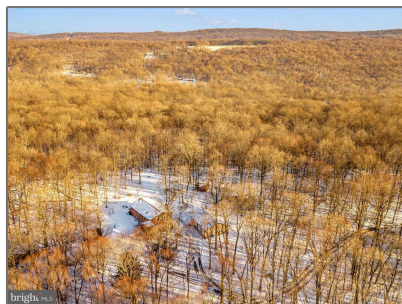

Residential

1,232 Sqft - 14354-C BROWN ROAD,
SABILLASVILLE, MD 21780

Basic [Details](#)

Property Type: **Residential**

Listing Type: **For Sale**

Price: **\$475,000**

Bedrooms: **3**

Bathrooms: **2**

Sqft: **1,232 Sqft**

Year Built: **1985**

Price Per SQFT: **\$386**

Status: **Active**

Agent [Info](#)

Amber Williams

 (703) 944-3884

 amber@sweethomesamerica.com