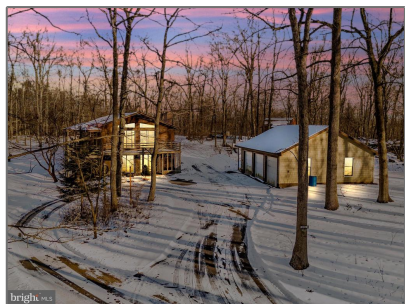

Residential

1,232 Sqft - 14354-C BROWN ROAD,
SABILLASVILLE, MD 21780

Basic [Details](#)

Property Type: **Residential**

Listing Type: **For Sale**

Price: **\$475,000**

Bedrooms: **3**

Bathrooms: **2**

Sqft: **1,232 Sqft**

Year Built: **1985**

Price Per SQFT: **\$386**

Status: **Active**

Agent [Info](#)

Amber Williams

 (703) 944-3884

 amber@sweethomesamerica.com