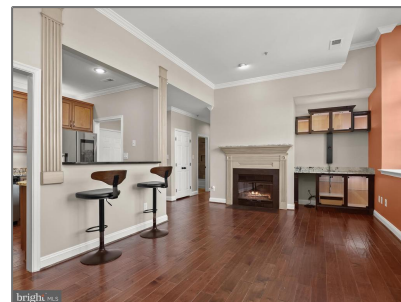

Residential Lease

1,111 Sqft - 3700 COLLEGE AVENUE 202,
ELLICOTT CITY, MD 21043

Basic Details

Property Type: **Residential Lease**

Listing Type: **For Rent**

Price: **\$2,600**

Bedrooms: **2**

Bathrooms: **2**