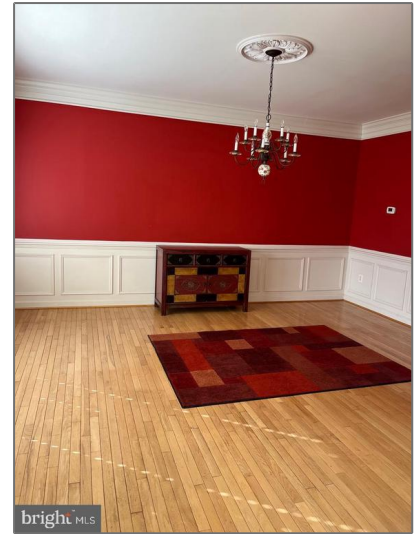

Residential Lease

5,868 Sqft - 19530 EMERALD PARK DRIVE,
LEESBURG, VA 20175

Basic Details

Property Type: **Residential Lease**

Listing Type: **For Rent**

Price: **\$5,500**

Bedrooms: **6**

Bathrooms: **5**