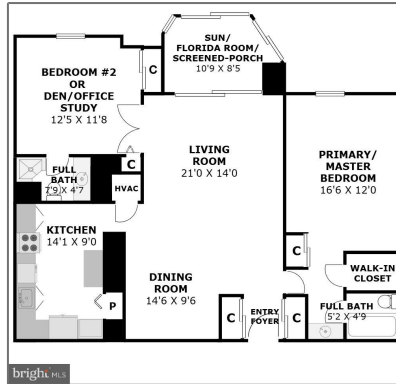

Residential

1,120 Sqft - 5903 MOUNT EAGLE DRIVE 601,
ALEXANDRIA, VA 22303

Basic Details

| | |
|-----------------|--------------------|
| Property Type: | Residential |
| Listing Type: | For Sale |
| Price: | \$474,500 |
| Bedrooms: | 2 |
| Bathrooms: | 2 |
| Sqft: | 1,120 Sqft |
| Year Built: | 1984 |
| Price Per SQFT: | \$424 |
| Status: | Active |