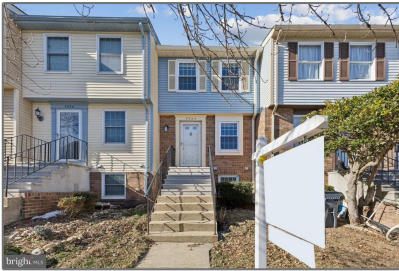

# Residential

1,380 Sqft - 5324 HARBOR COURT DRIVE,  
ALEXANDRIA, VA 22315

## Basic [Details](#)

Property Type: **Residential**

Listing Type: **For Sale**

Price: **\$530,000**

Bedrooms: **2**

Bathrooms: **2**

Sqft: **1,380 Sqft**

Year Built: **1982**