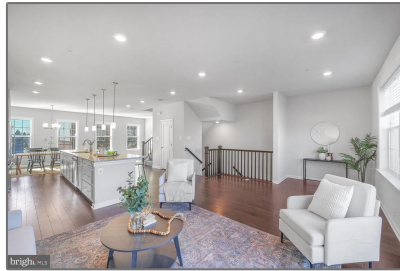

## Basic Details

Property Type:	<b>Residential</b>
Listing Type:	<b>For Sale</b>
Price:	<b>\$600,000</b>
Bedrooms:	<b>4</b>
Bathrooms:	<b>3</b>
Sqft:	<b>2,864 Sqft</b>
Year Built:	<b>2020</b>
Price Per SQFT:	<b>\$313</b>
Status:	<b>Active</b>