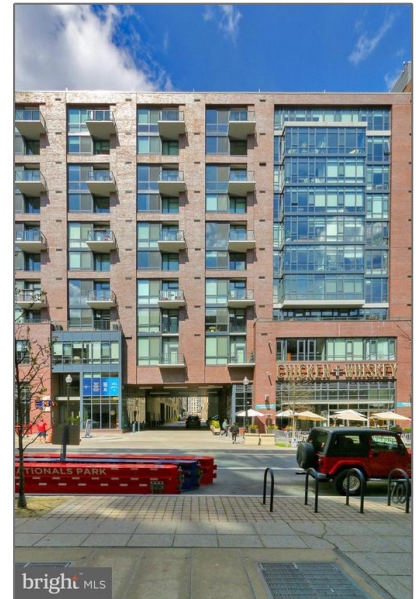

Residential Lease

742 Sqft - 70 N SE 807, WASHINGTON, DC 20003

Basic [Details](#)

Property Type: **Residential Lease**

Listing Type: **For Rent**

Price: **\$2,400**

Bedrooms: **1**

Bathrooms: **1**