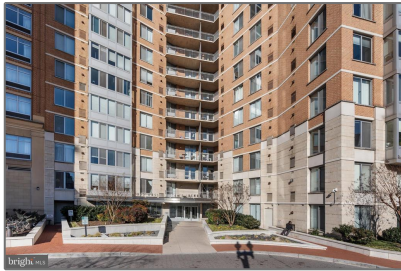

Residential

460 Sqft - 555 MASSACHUSETTS AVENUE NW
502, WASHINGTON, DC 20001

Basic [Details](#)

Property Type:	Residential
Listing Type:	For Sale
Price:	\$318,900
Bathrooms:	1
Sqft:	460 Sqft
Year Built:	2005
Price Per SQFT:	\$693
Status:	Active