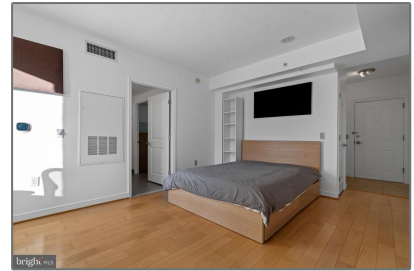

Residential

460 Sqft - 555 MASSACHUSETTS AVENUE NW
502, WASHINGTON, DC 20001

Basic [Details](#)

Property Type:	Residential
Listing Type:	For Sale
Price:	\$318,900
Bathrooms:	1
Sqft:	460 Sqft
Year Built:	2005
Price Per SQFT:	\$693
Status:	Active