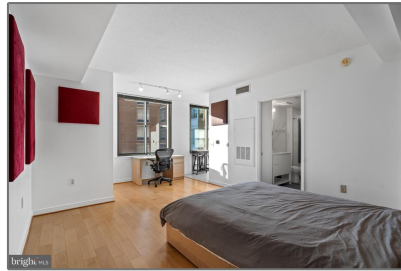

Residential

460 Sqft - 555 MASSACHUSETTS AVENUE NW
502, WASHINGTON, DC 20001

Basic [Details](#)

Property Type:	Residential
Listing Type:	For Sale
Price:	\$318,900
Bathrooms:	1
Sqft:	460 Sqft
Year Built:	2005
Price Per SQFT:	\$693
Status:	Active