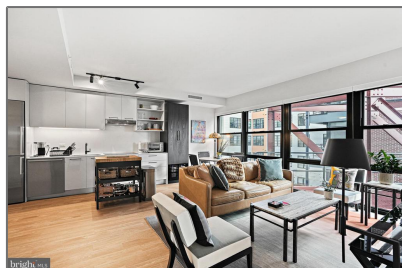

## Basic Details

Property Type: **Residential**

Listing Type: **For Sale**

Price: **\$654,900**

Bedrooms: **2**

Bathrooms: **2**

Sqft: **945 Sqft**

Year Built: **2021**