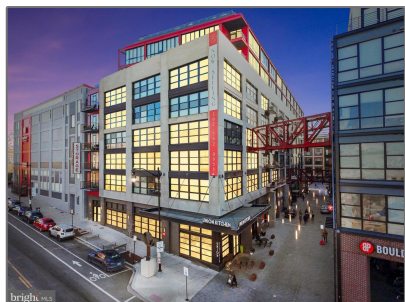

# Residential

945 Sqft - 1625 ECKINGTON PL NE 504,  
WASHINGTON, DC 20002

## Basic Details

Property Type: **Residential**

Listing Type: **For Sale**

Price: **\$654,900**

Bedrooms: **2**

Bathrooms: **2**

Sqft: **945 Sqft**

Year Built: **2021**