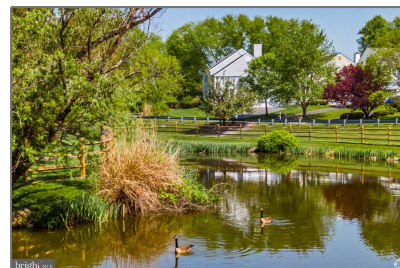

Residential

937 Sqft - 2715 SNOWBIRD TERRACE 7, SILVER SPRING, MD 20906

Basic [Details](#)

Property Type:	Residential
Listing Type:	For Sale
Price:	\$233,500
Bedrooms:	2
Bathrooms:	2
Sqft:	937 Sqft
Year Built:	1993
Price Per SQFT:	\$249
Status:	Active