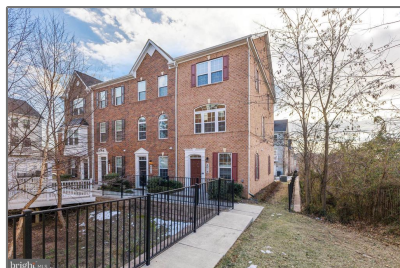

# Residential Lease

1,280 Sqft - 4914 CREST VIEW DRIVE,  
HYATTSVILLE, MD 20782

## Basic [Details](#)

Property Type: **Residential Lease**

Listing Type: **For Rent**

Price: **\$2,900**

Bedrooms: **3**

Bathrooms: **3**

Sqft: **1,280 Sqft**

Year Built: **2019**