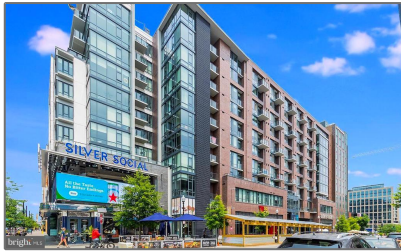

Residential Lease

760 Sqft - 70 N SE 1006, WASHINGTON, DC
20003

Basic [Details](#)

Property Type:	Residential Lease
Listing Type:	For Rent
Price:	\$2,300
Bedrooms:	1
Bathrooms:	1
Sqft:	760 Sqft
Year Built:	2020
Price Per SQFT:	\$3
Status:	Active