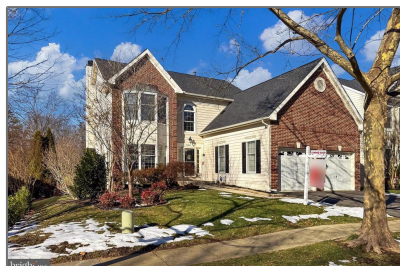

Residential

3,531 Sqft - 26041 SPRINGDALE DRIVE,
CHANTILLY, VA 20152

Basic Details

Property Type: **Residential**

Listing Type: **For Sale**

Price: **\$950,000**

Bedrooms: **4**

Bathrooms: **3**

Sqft: **3,531 Sqft**

Year Built: **2000**

Price Per SQFT: **\$375**

Status: **Active**

Agent Info

Amber Williams

 (703) 944-3884

 amber@sweethomesamerica.com
