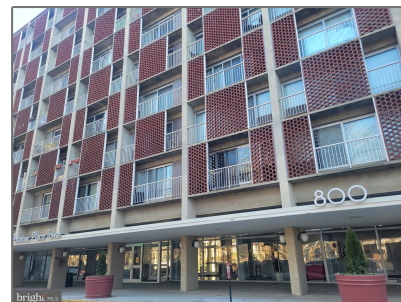

Residential Lease

952 Sqft - 800 4TH STREET SW, WASHINGTON,
DC 20024

Basic Details

Property Type: **Residential Lease**

Listing Type: **For Rent**

Price: **\$3,100**

Bedrooms: **2**

Bathrooms: **1**