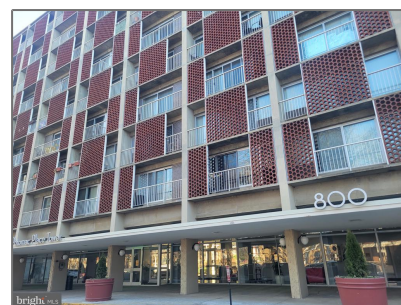

Residential Lease

952 Sqft - 800 4TH STREET SW, WASHINGTON,
DC 20024

Basic Details

Property Type: **Residential Lease**

Listing Type: **For Rent**

Price: **\$3,100**

Bedrooms: **2**

Bathrooms: **1**