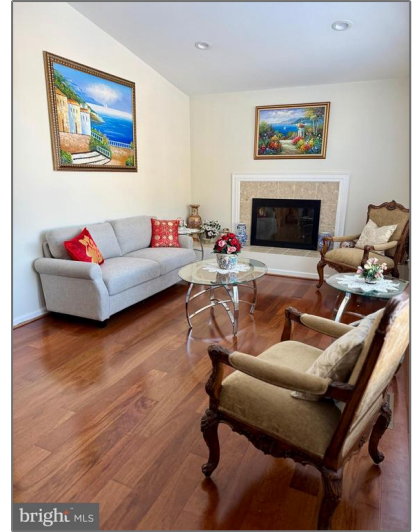

Residential

1,714 Sqft - 5931 RIDGE VIEW DRIVE,
ALEXANDRIA, VA 22310

Basic Details

Property Type: **Residential**

Listing Type: **For Sale**

Price: **$779,900**

Bedrooms: **4**

Bathrooms: **3**

Sqft: **1,714 Sqft**

Year Built: **1958**

Price Per SQFT: **$455**

Status: **Active**